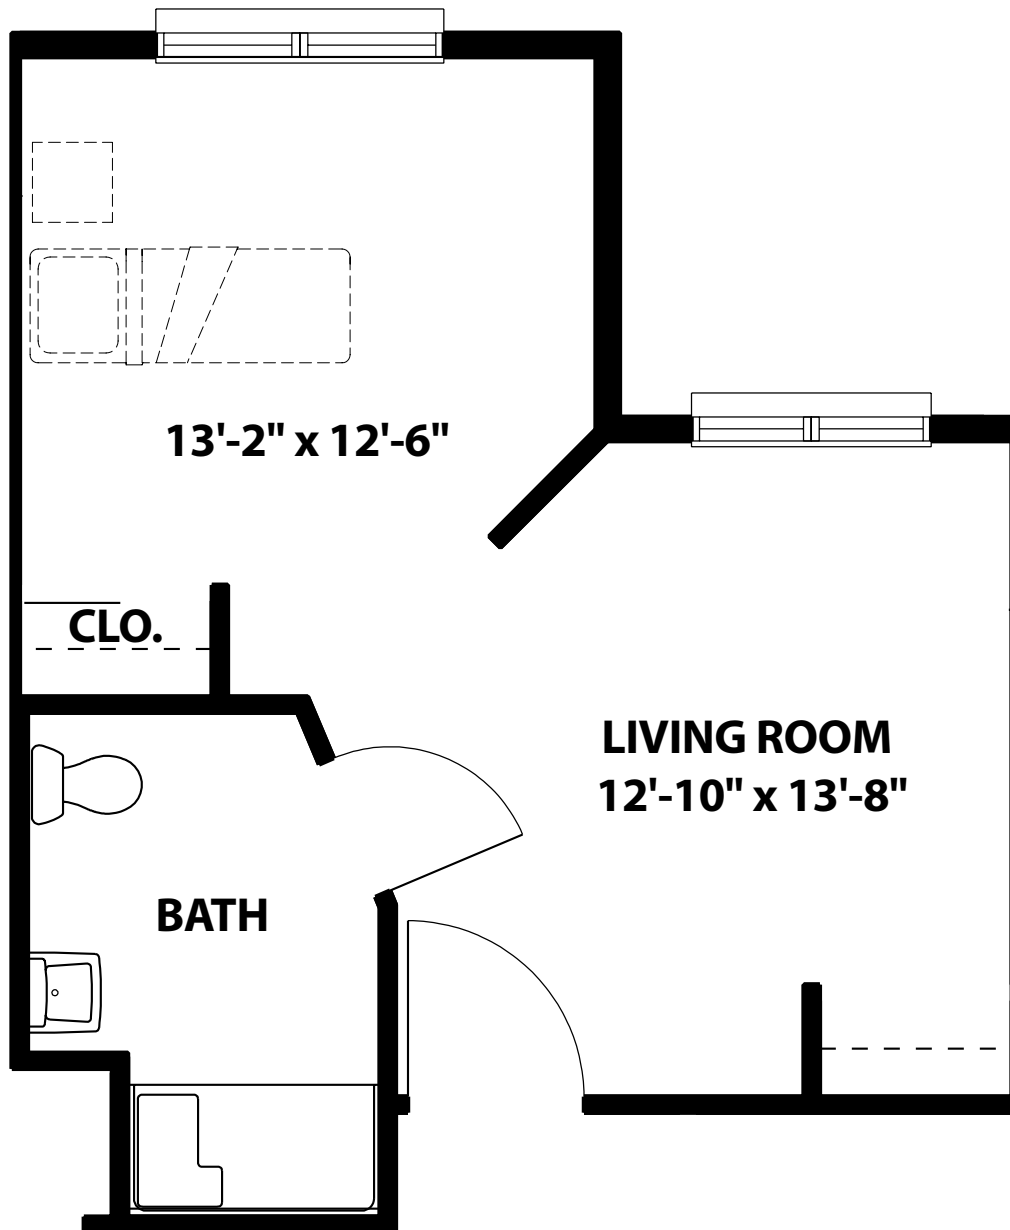

SKILLED NURSING

DELUXE

426 SQUARE FEET

Actual square footage and dimensions may vary slightly.