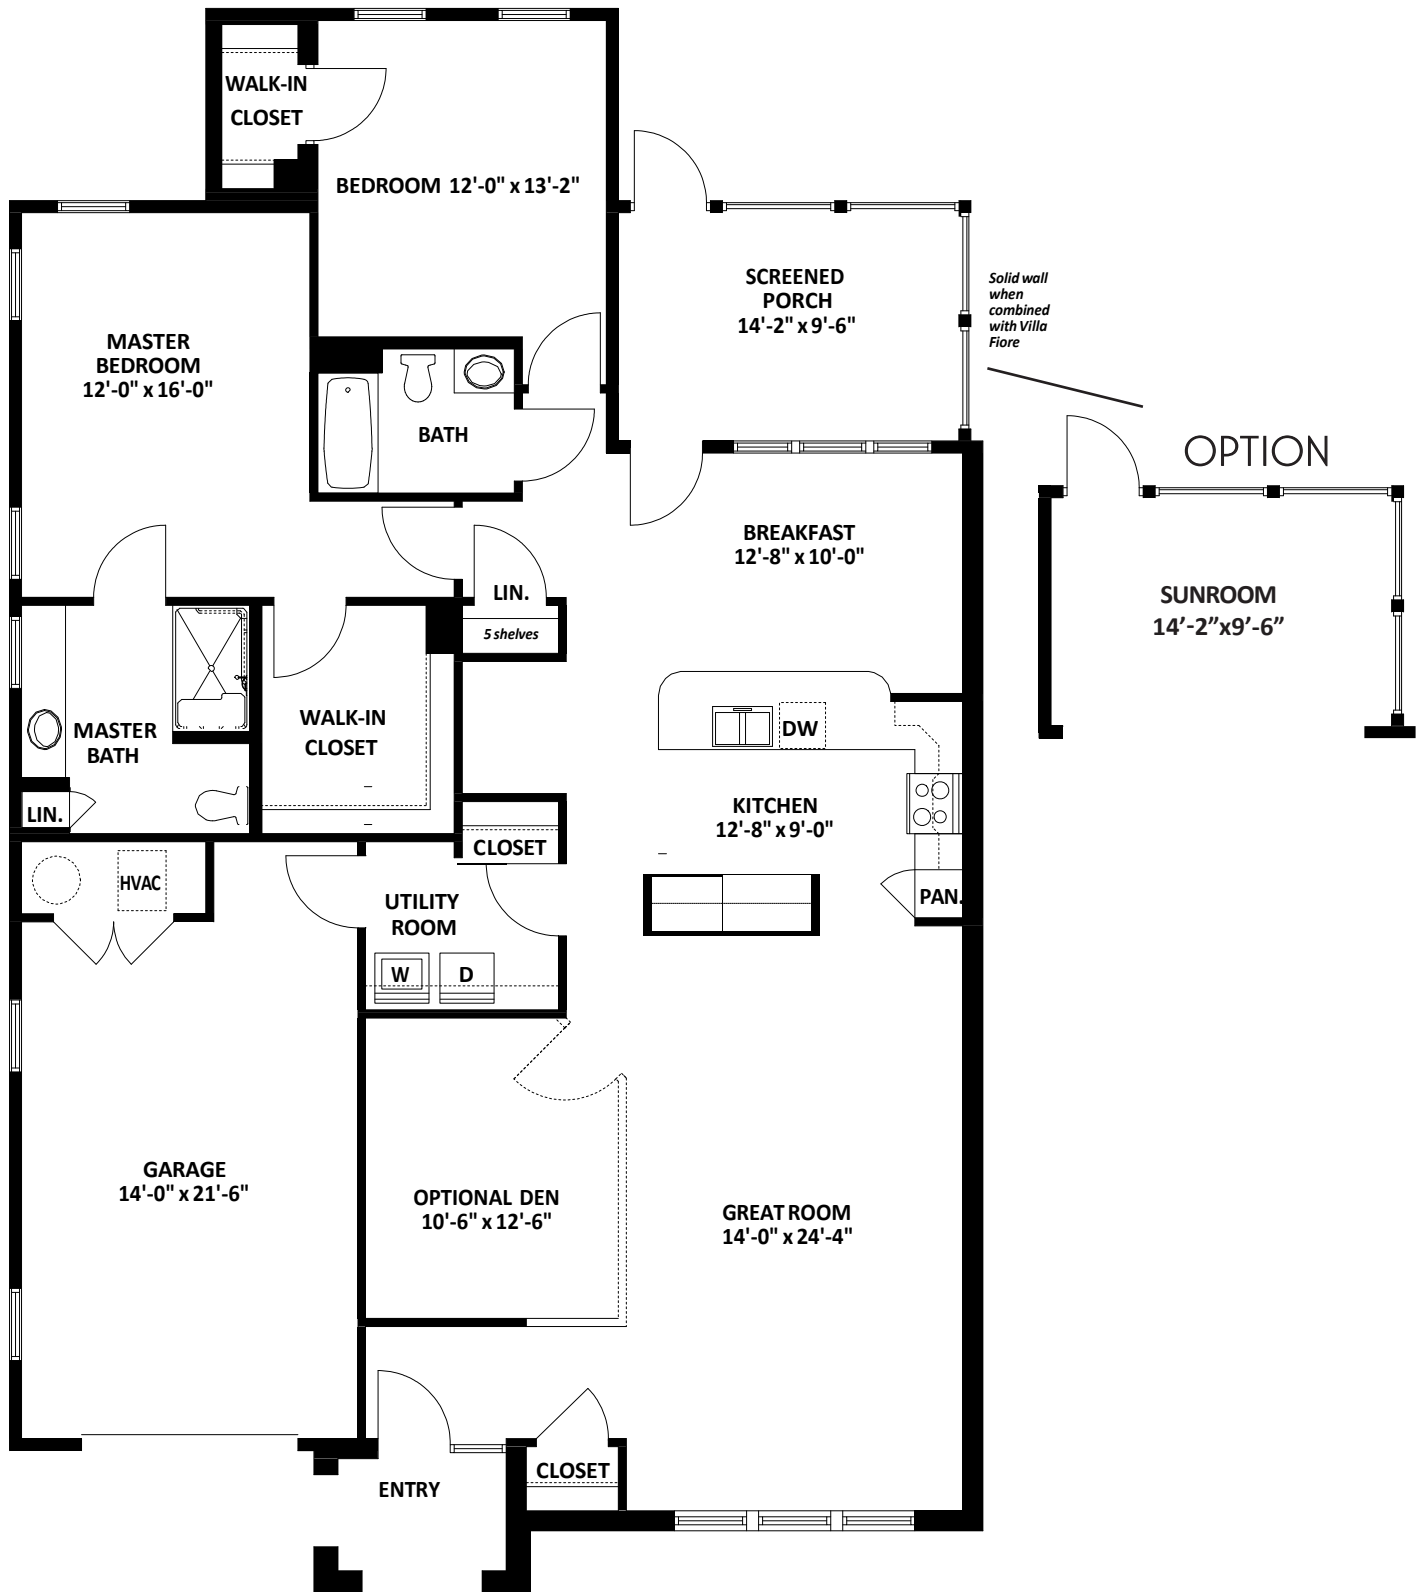

VILLA MELO

TWO-BEDROOM TWO-BATH

1,749 SQUARE FEET

Square footage and room dimensions subject to change without notice.